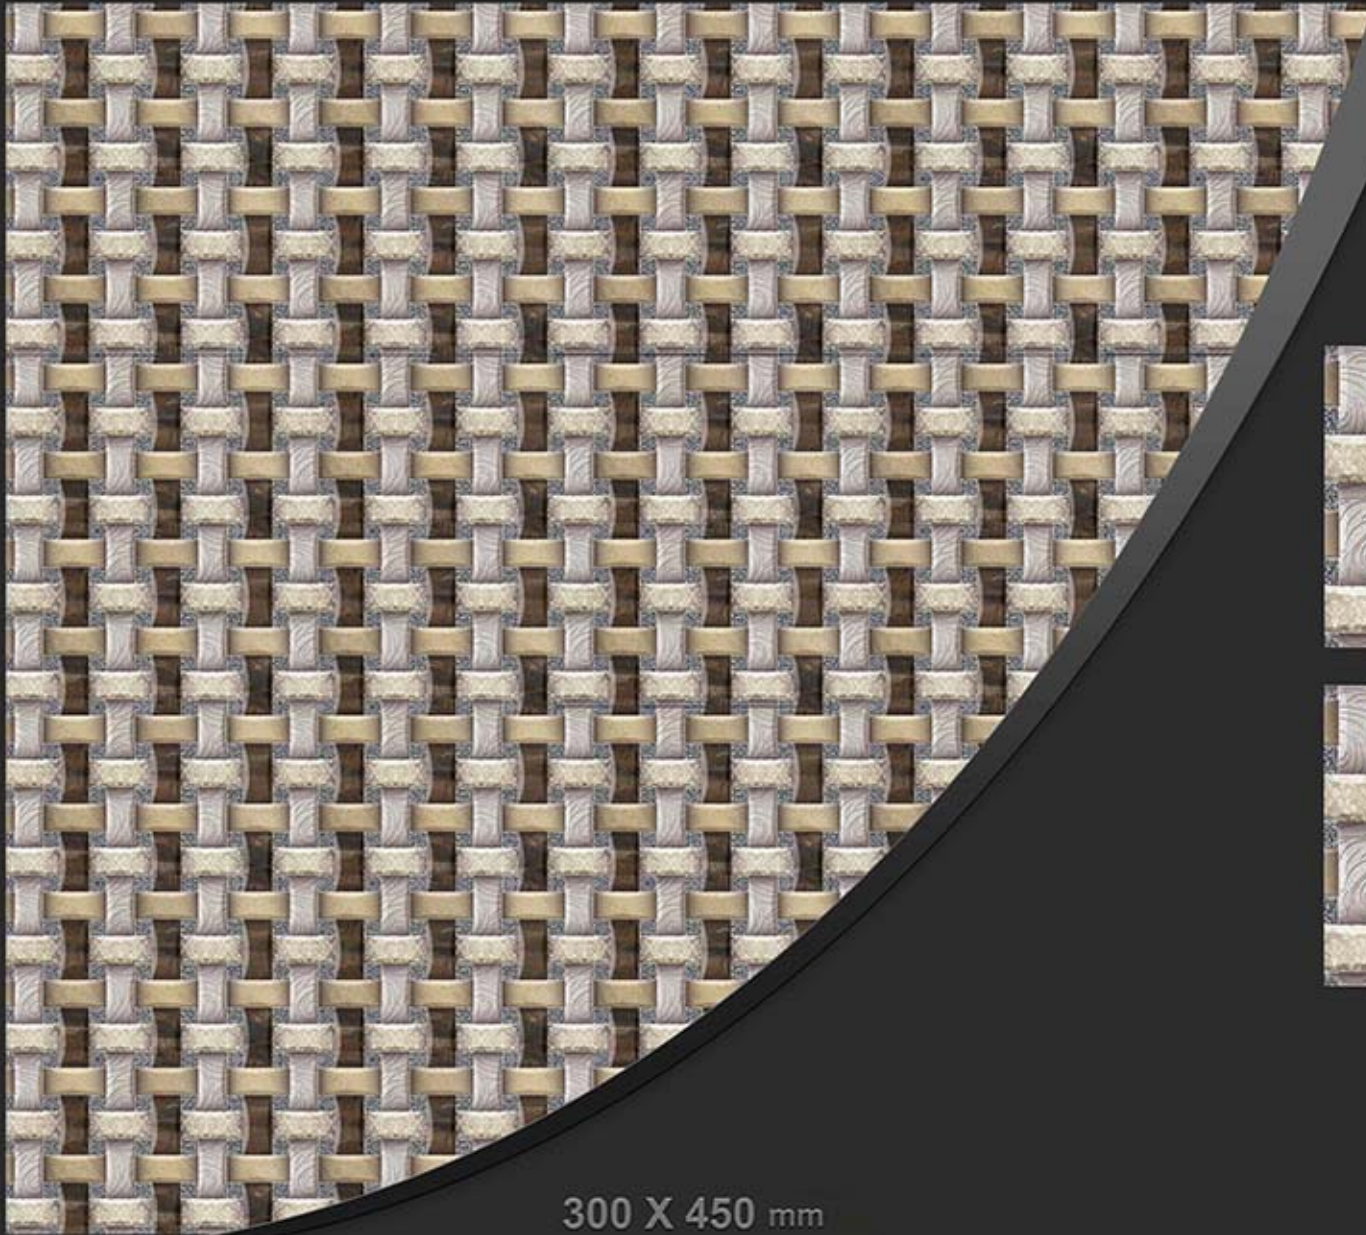

ELEVATION

नवरातना
NAVRATNA
CERAMIC