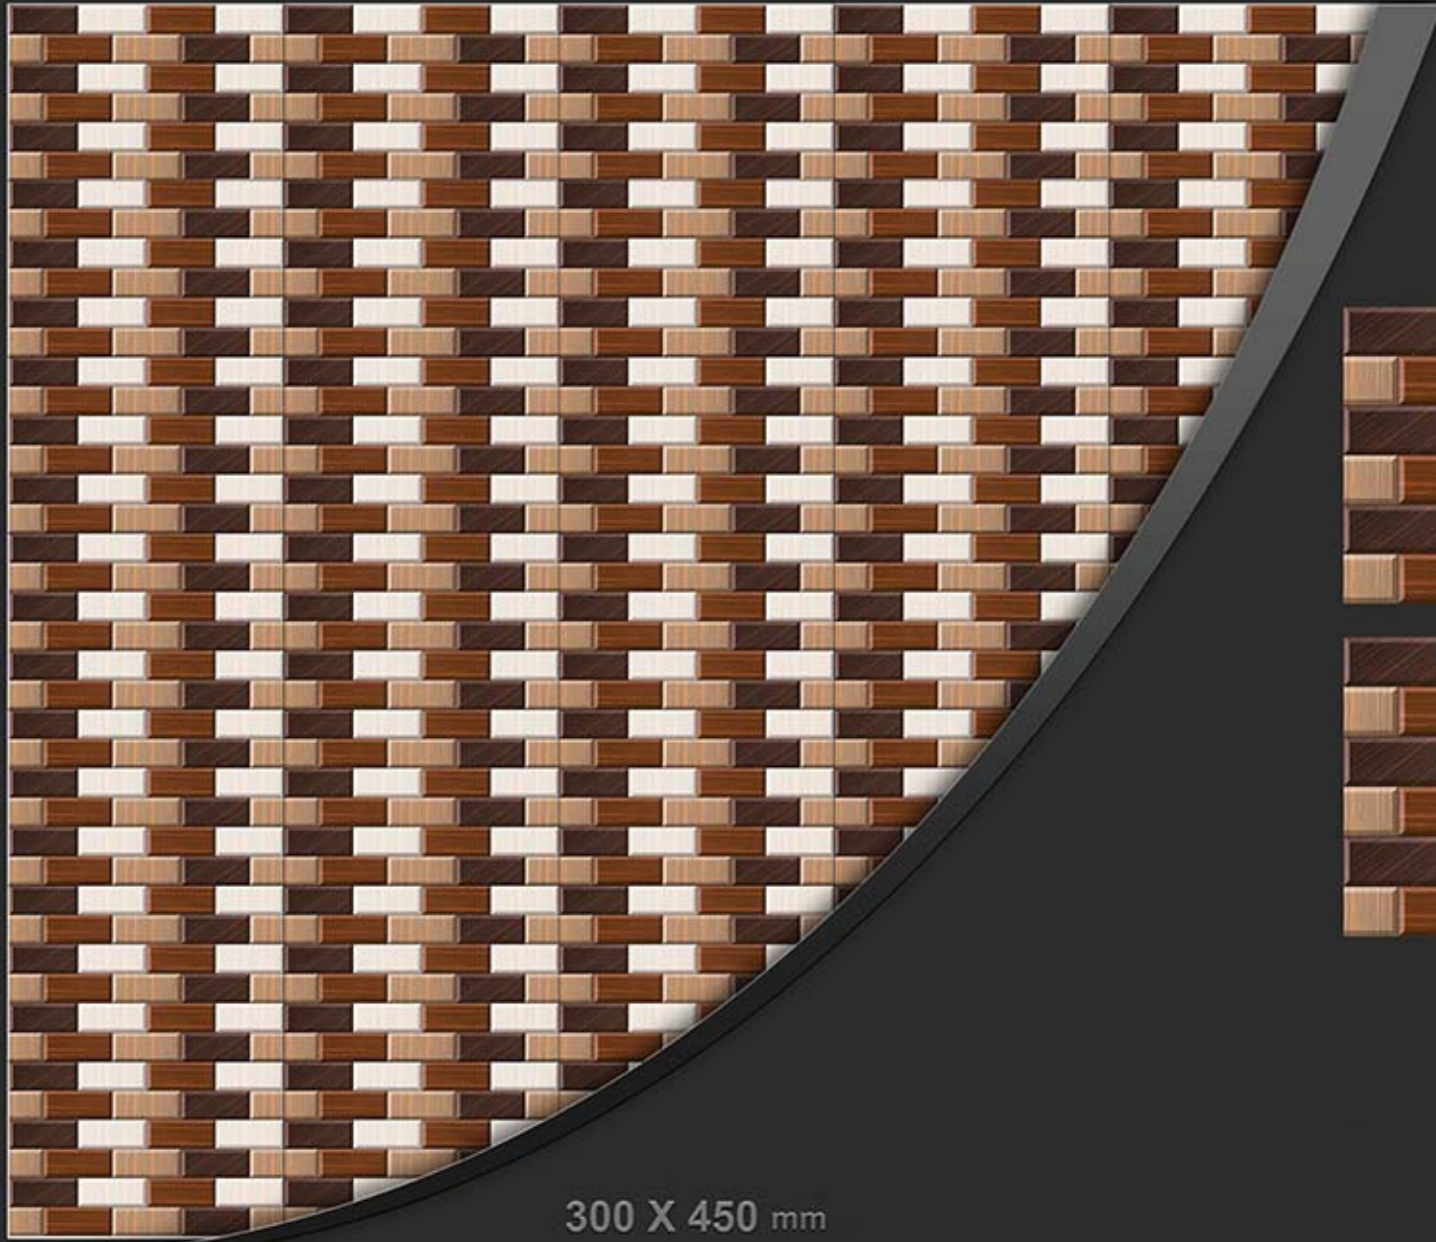

EL-702

300 X 450 mm

Glossy series

ELEVATION

नवरातना
NAVRATNA
CERAMIC

EL-703

300 X 450 mm

Glossy series