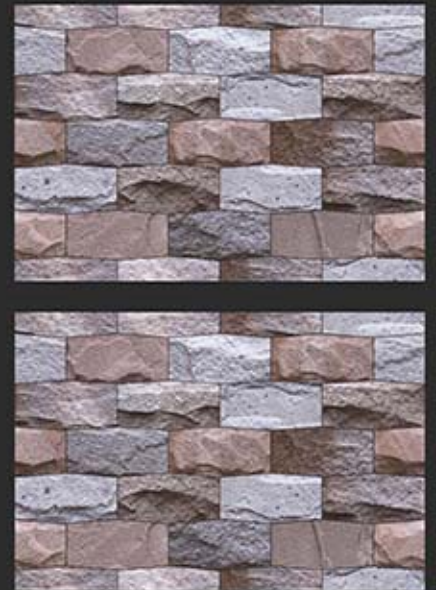

300 X 450 mm

Glossy series