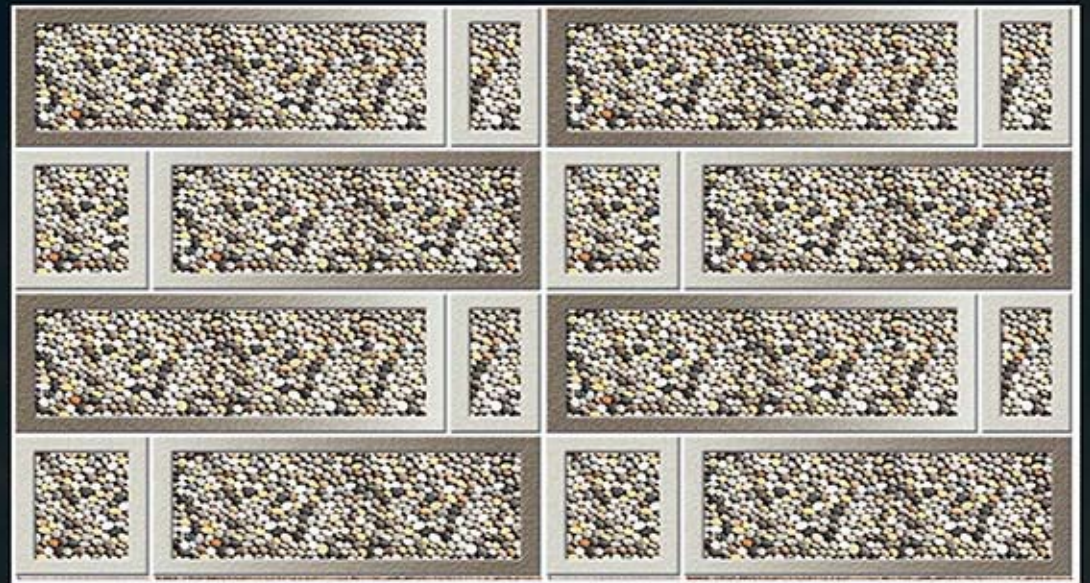

नवरातना
NAVRATNA
CERAMIC

EL 691

300 X 450 mm

10 COLOUR PRINTING
TECHNOLOGY FROM SPAIN
DIGITAL WALL TILES

Glossy series

ELEVATION

नवरातना
NAVRATNA
CERAMIC

EL 692