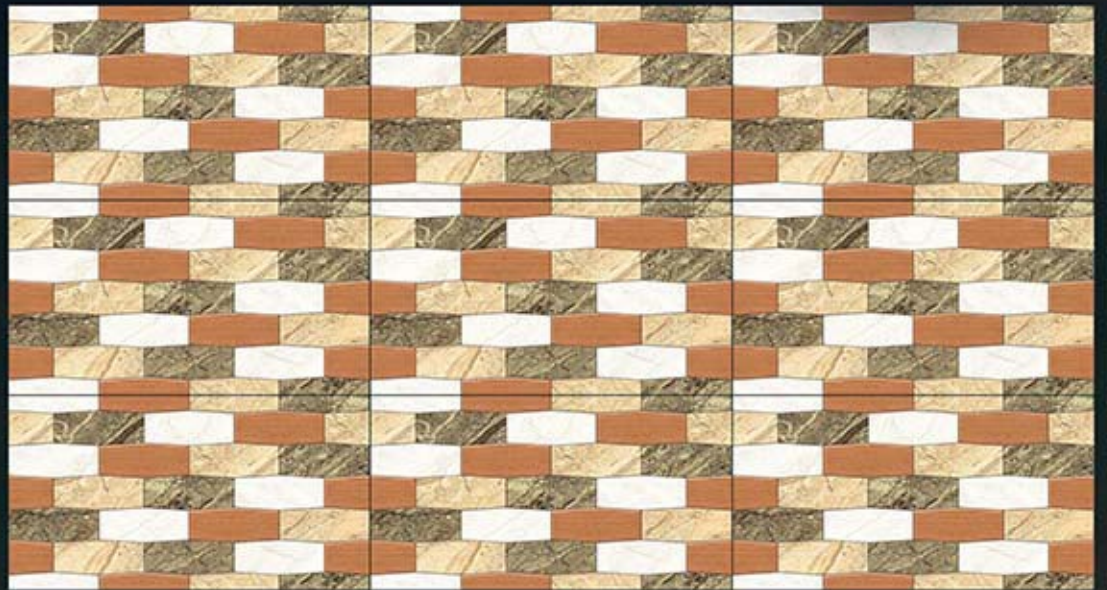

ELEVATION

नवरातना
NAVRATNA
CERAMIC

EL-655

300 X 450 mm

10 COLOUR PRINTING
TECHNOLOGY FROM SPAIN
DIGITAL WALL TILES

Glossy series