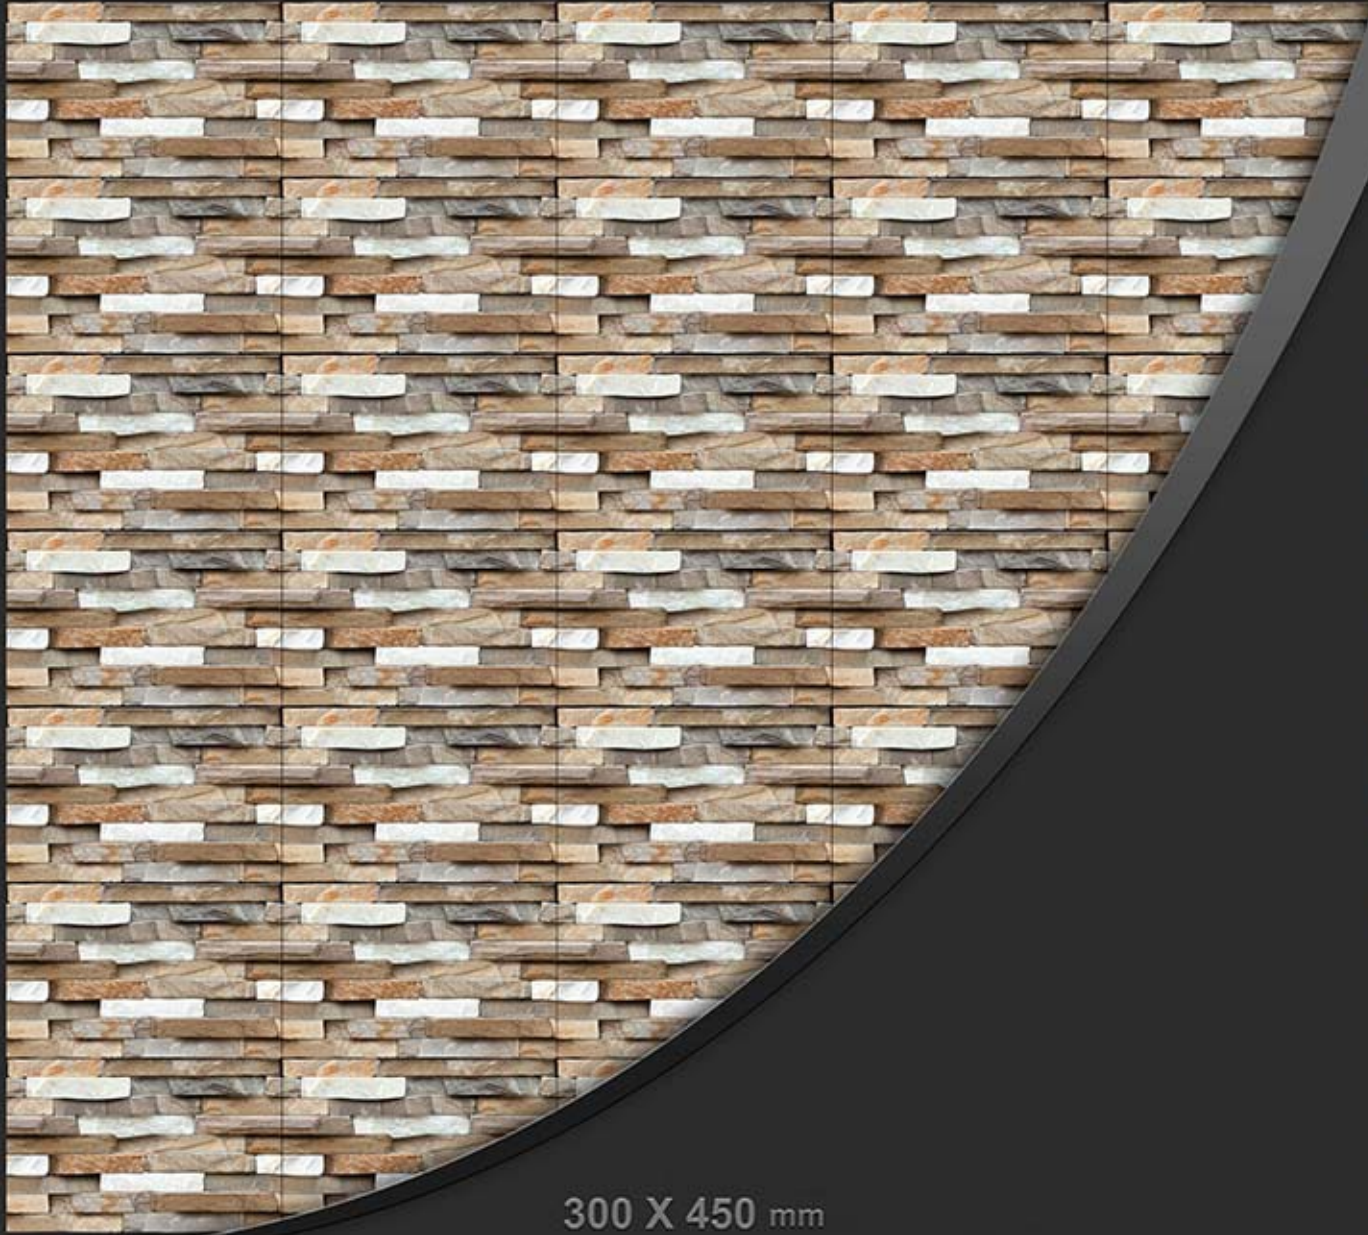

ELEVATION

नवरातना
NAVRATNA
CERAMIC

EL-715