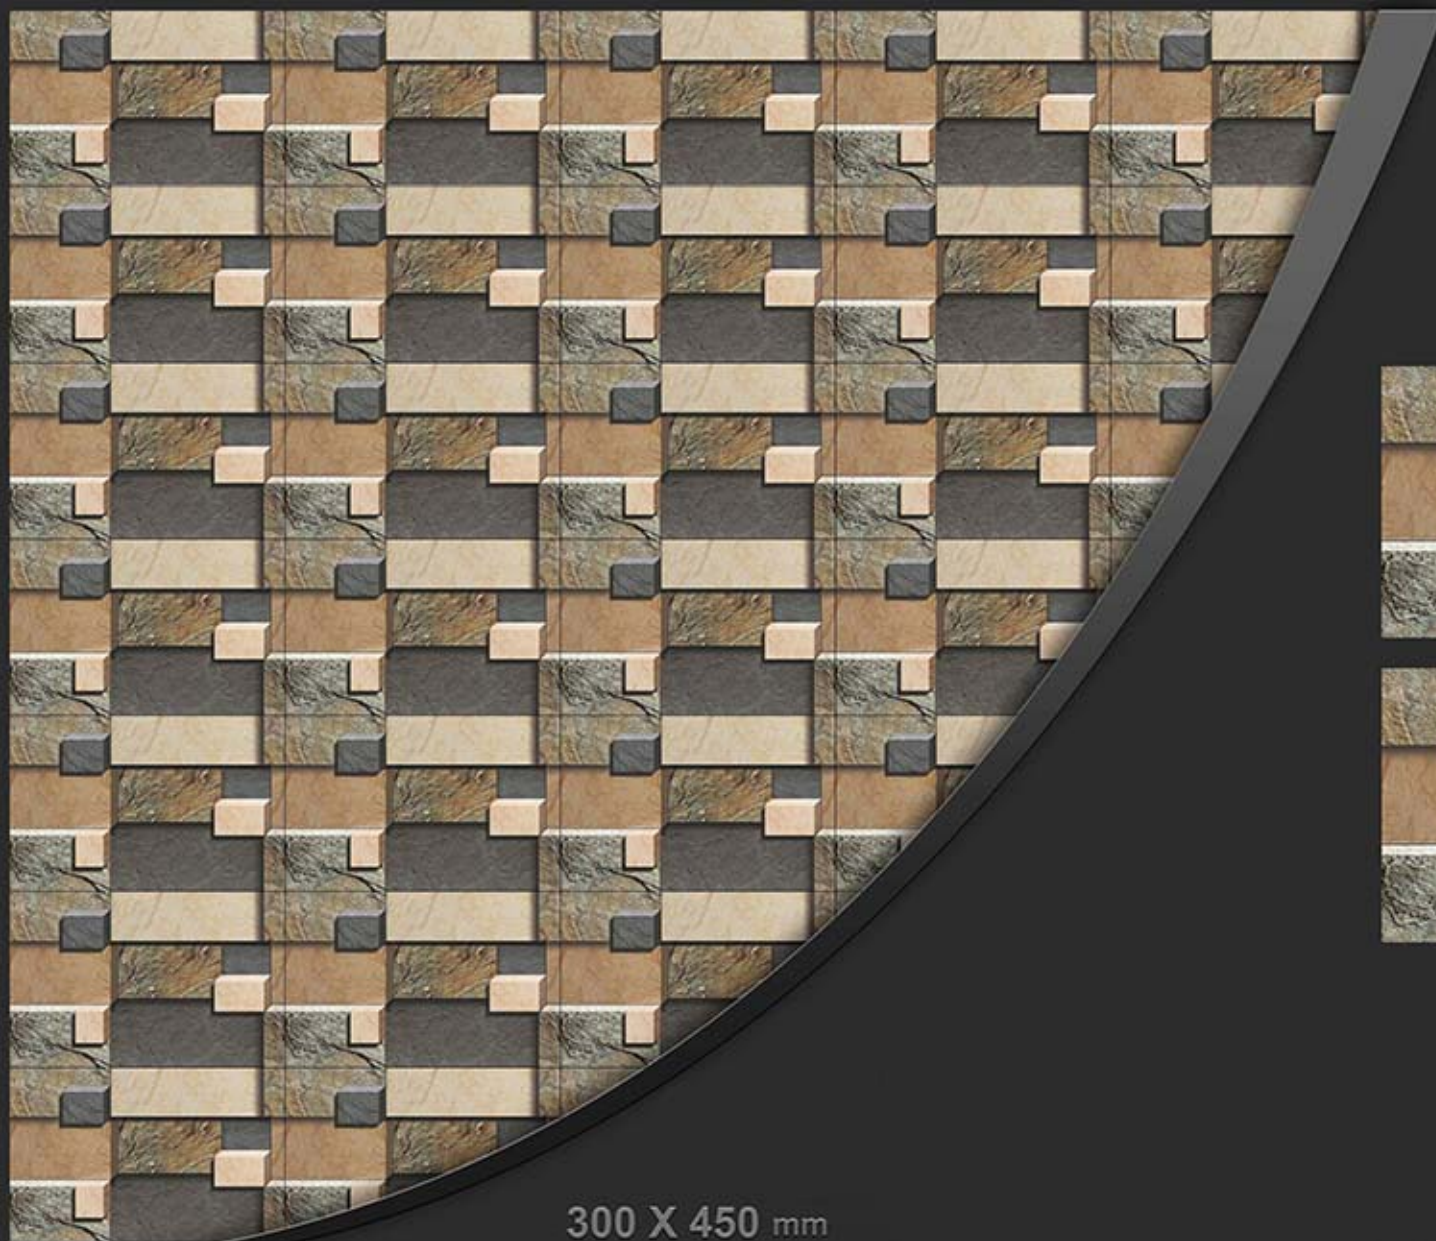

300 X 450 mm

Glossy series

ELEVATION

नवरातना
NAVRATNA
CERAMIC

EL-701

300 X 450 mm

Glossy series

ELEVATION