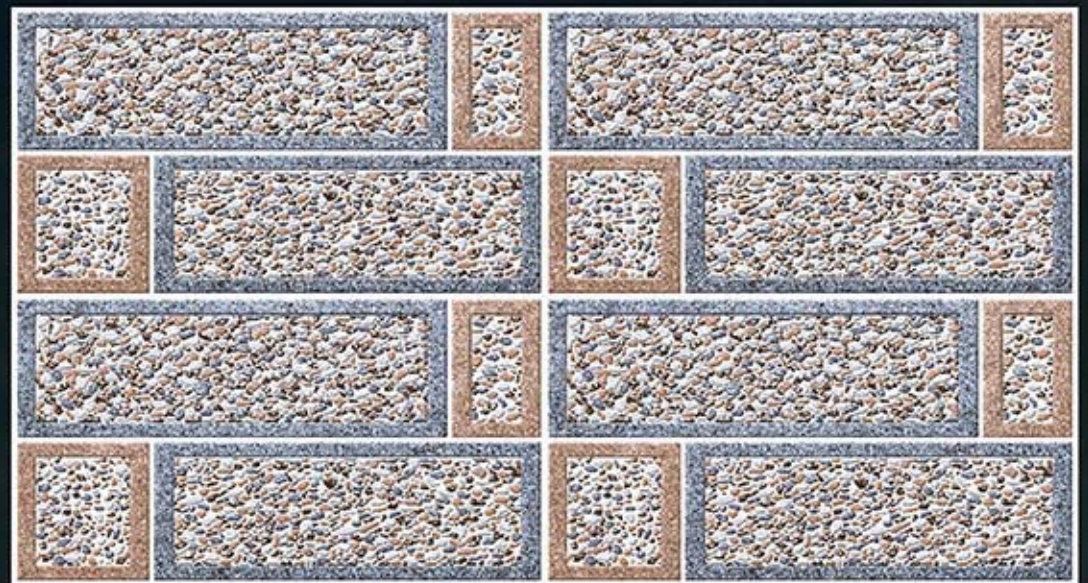

ELEVATION

नवरातना
NAVRATNA
CERAMIC

EL 691

300 X 450 mm

10 COLOUR PRINTING
TECHNOLOGY FROM SPAIN
DIGITAL WALL TILES

Glossy series