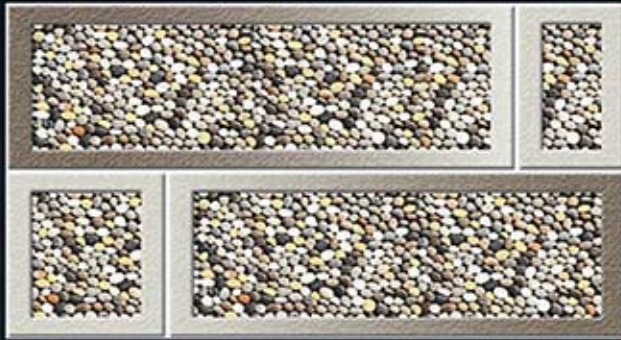

नवरातना
NAVRATNA
CERAMIC

EL 691

300 X 450 mm

10 COLOUR PRINTING
TECHNOLOGY FROM SPAIN
DIGITAL WALL TILES

Glossy series

ELEVATION

नवरातना
NAVRATNA
CERAMIC

EL 692