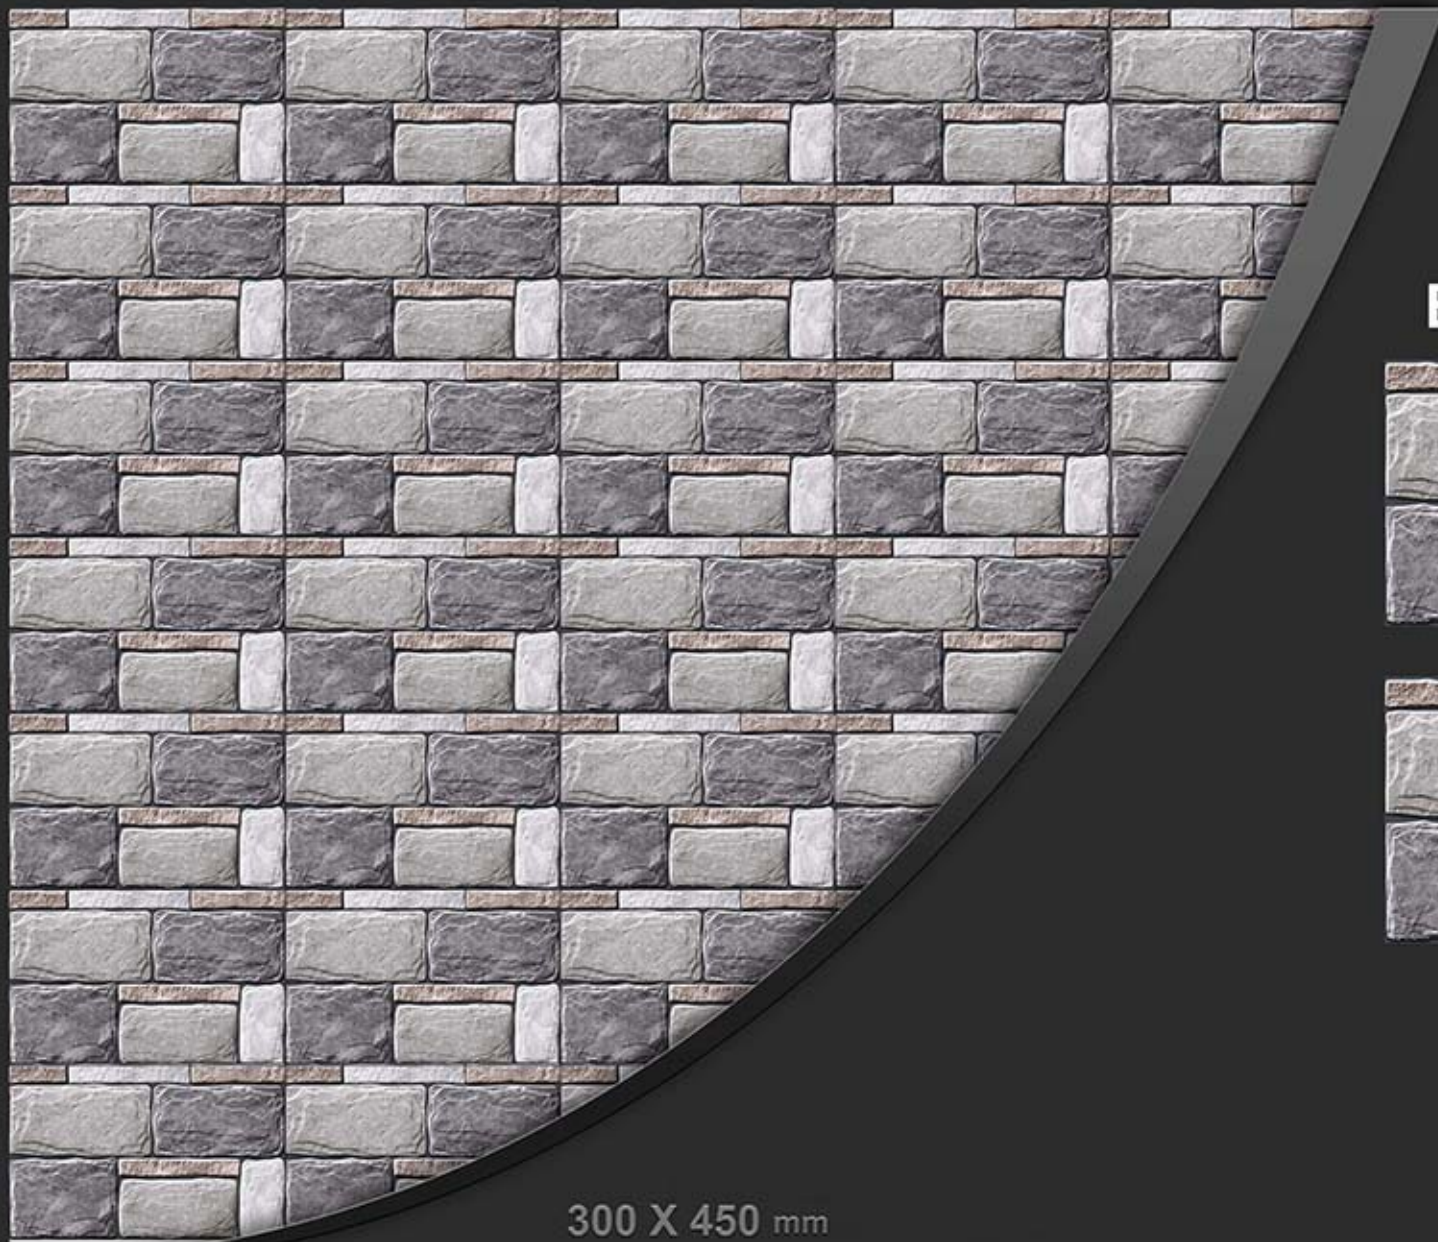

EL-719

300 X 450 mm

Glossy series

ELEVATION

EL- 720

300 X 450 mm

Glossy series

ELEVATION