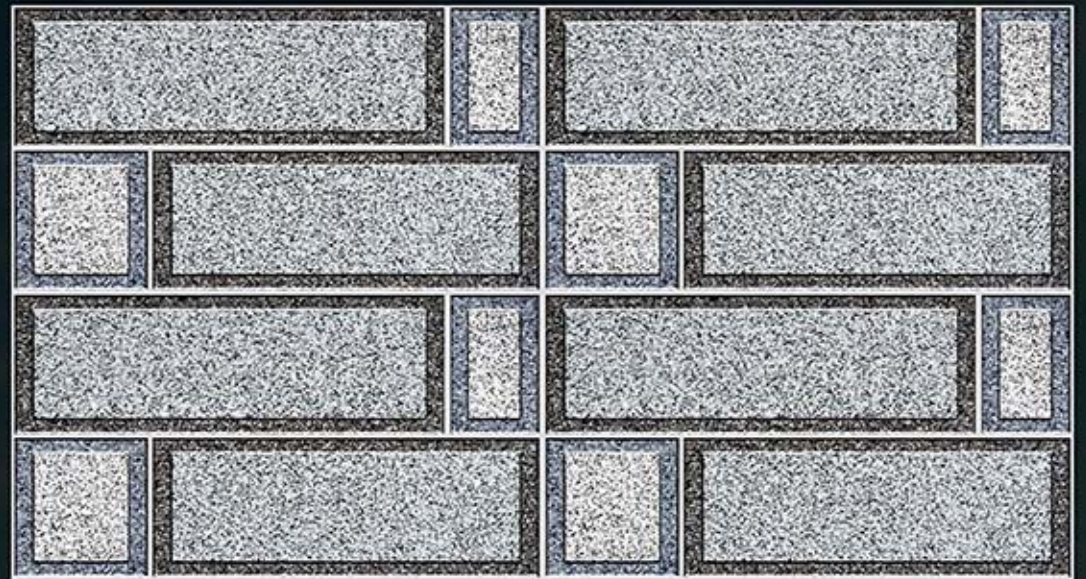

ELEVATION

EL 684

300 X 450 mm

10 COLOUR PRINTING
TECHNOLOGY FROM SPAIN
DIGITAL WALL TILES

Glossy series