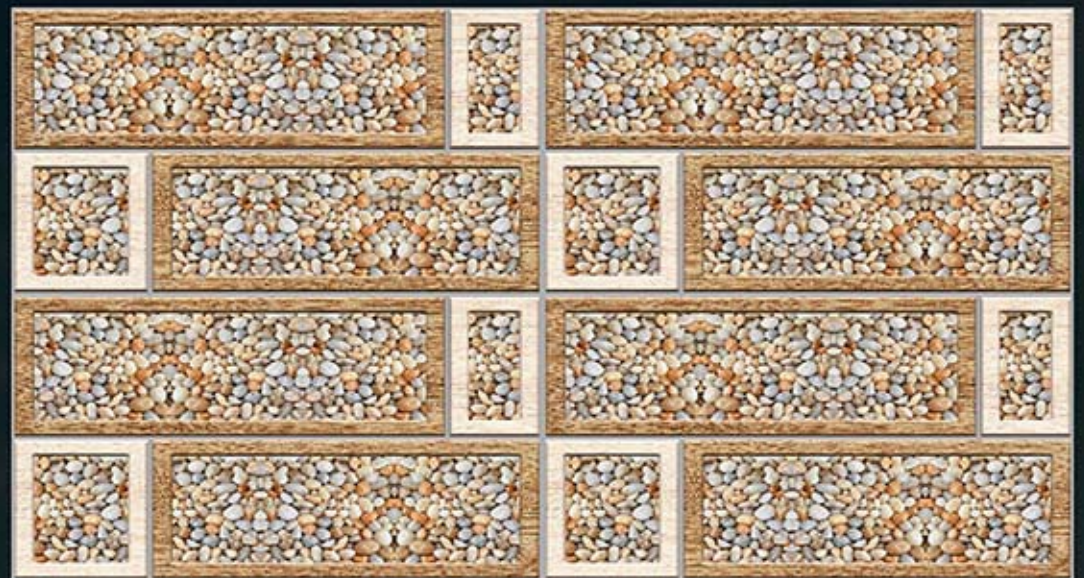

ELEVATION

नवरातना
NAVRATNA
CERAMIC

EL 683

300 X 450 mm

10 COLOUR PRINTING
TECHNOLOGY FROM SPAIN
DIGITAL WALL TILES

Glossy series