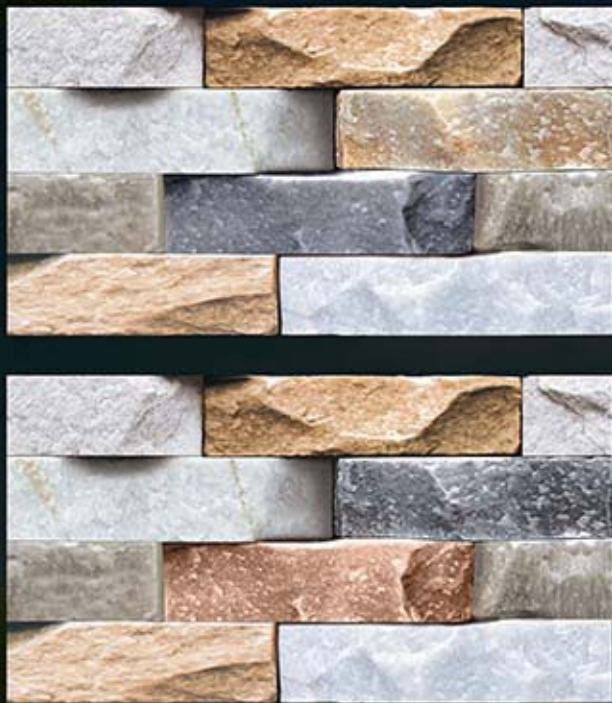

नवरातना
NAVRATNA
CERAMIC

EL-662

300 X 450 mm

10 COLOUR PRINTING
TECHNOLOGY FROM SPAIN
DIGITAL WALL TILES

Glossy series

ELEVATION

EL-R-664

300 X 450 mm