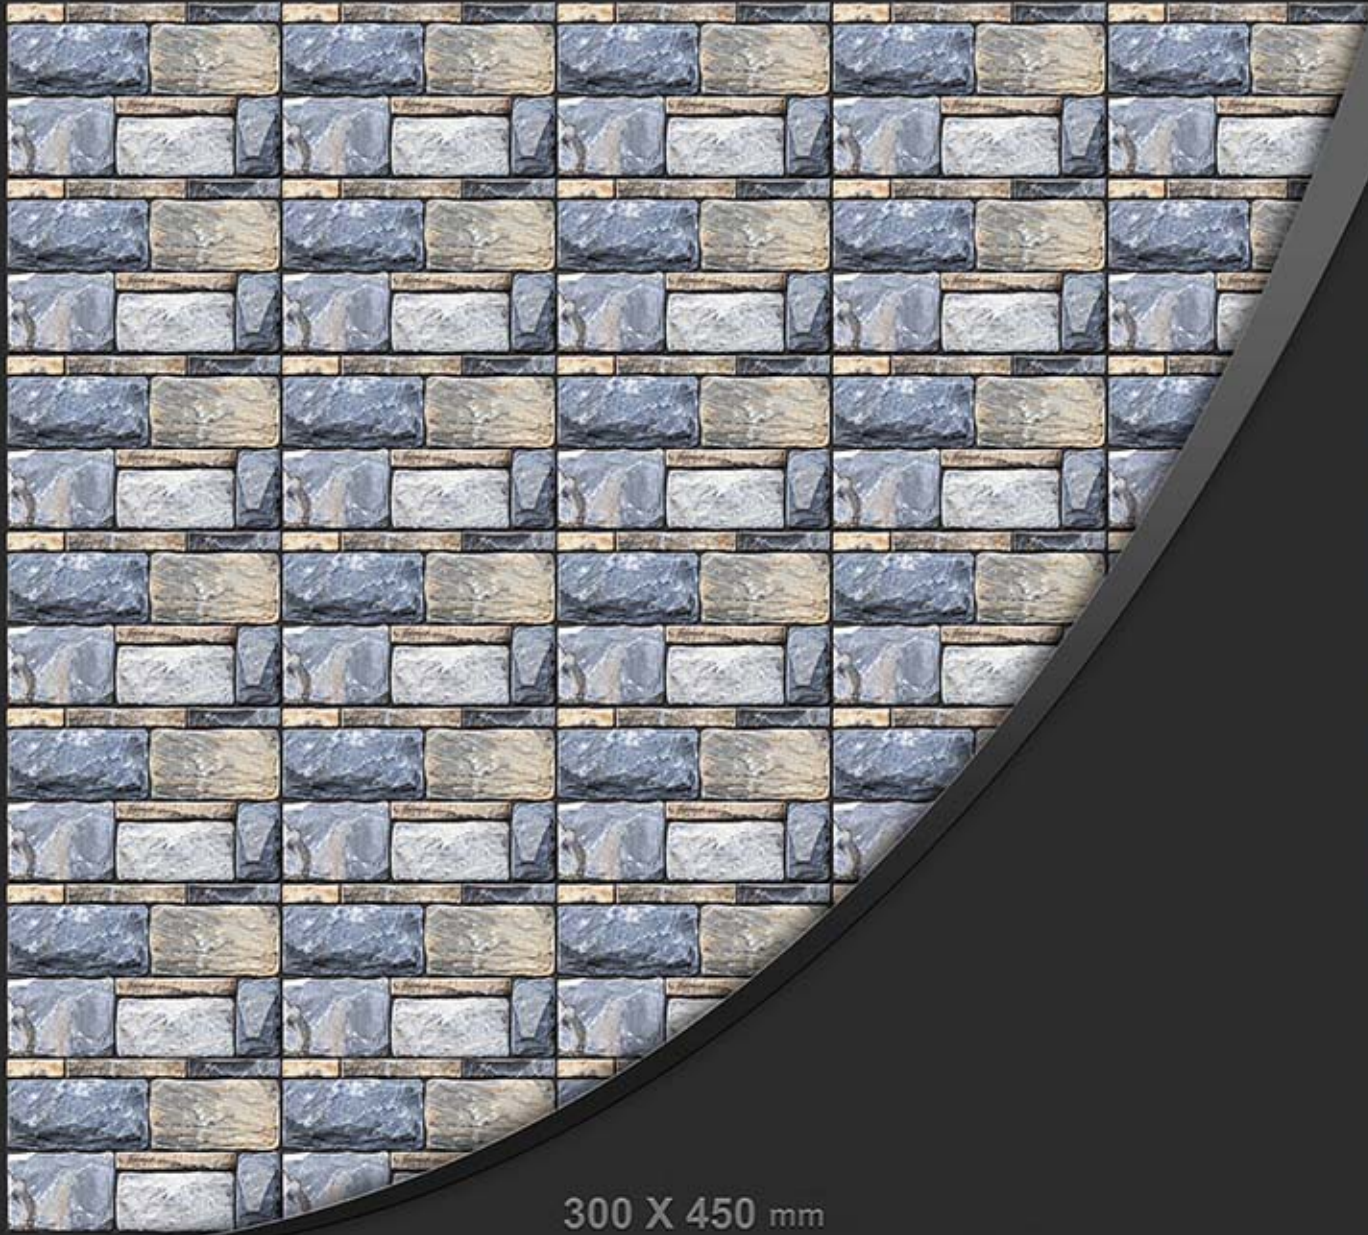

EL-710

300 X 450 mm

Glossy series

ELEVATION

नवरातना
NAVRATNA
CERAMIC

EL-711

300 X 450 mm

Glossy series