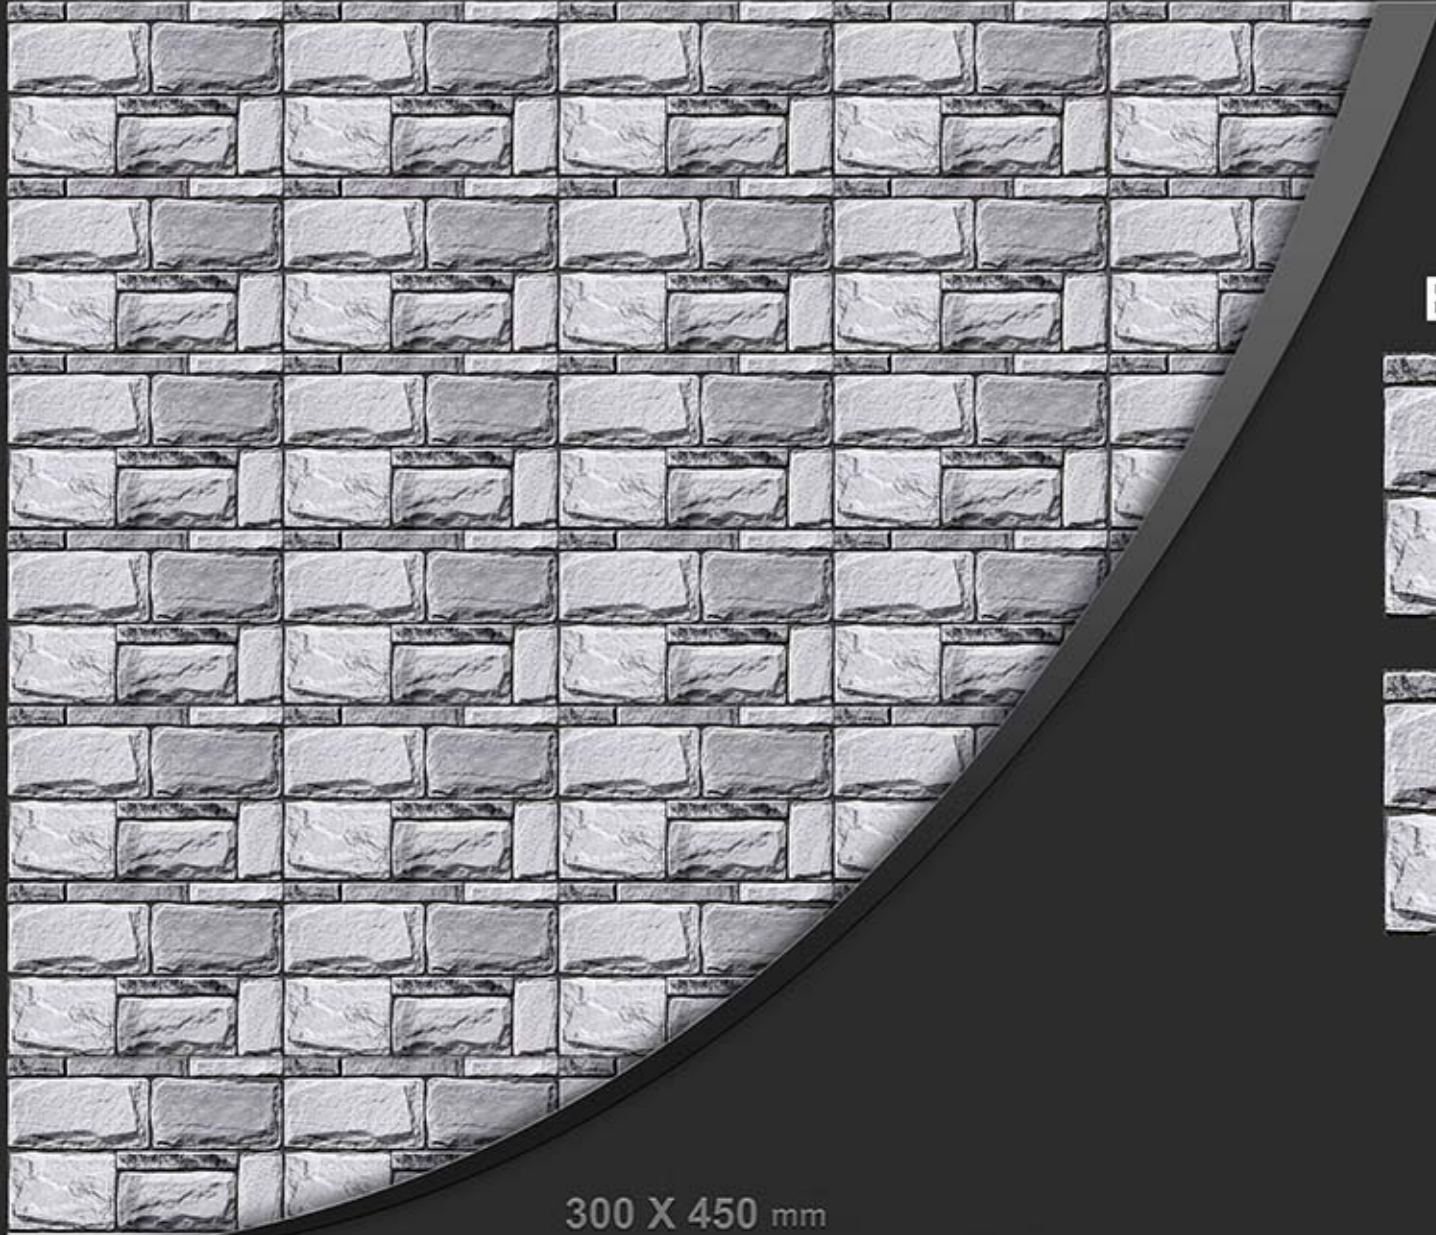

ELEVATION

नवरातना
NAVRATNA
CERAMIC

EL- 721