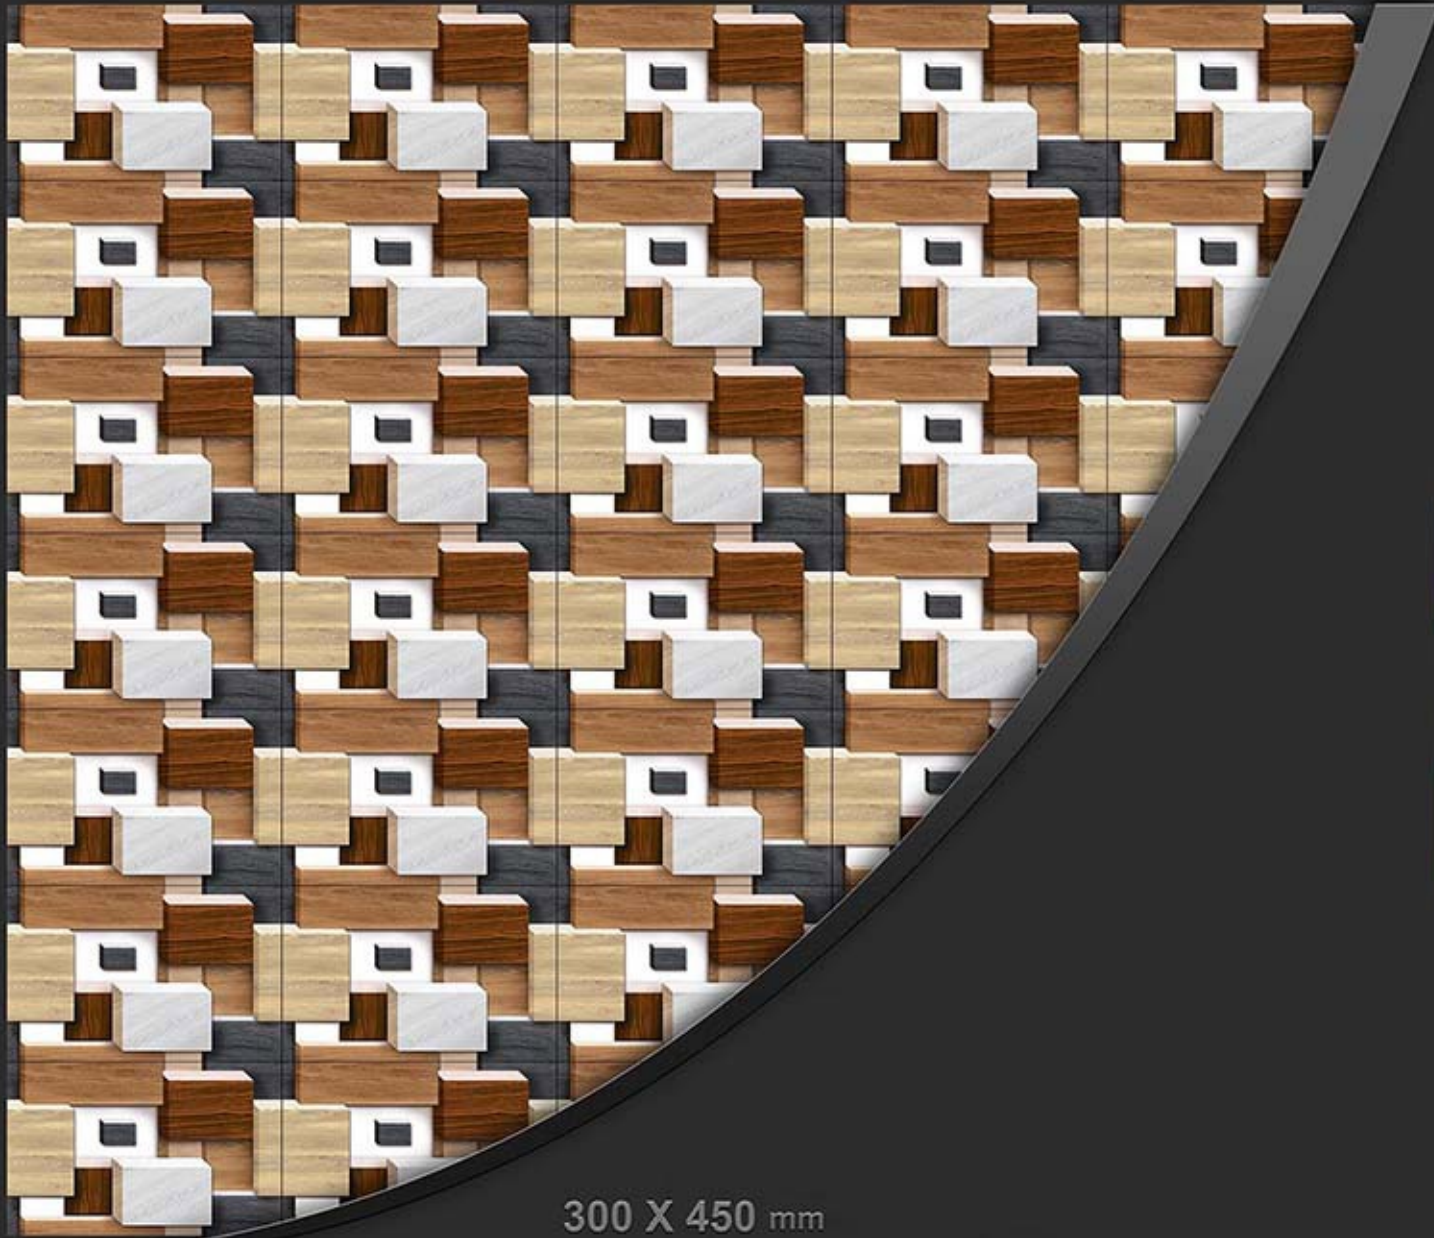

ELEVATION

नवरातना
NAVRATNA
CERAMIC

EL-704