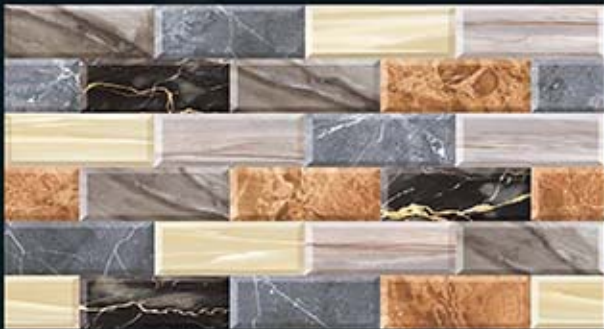

ELEVATION

नवरातना
NAVRATNA
CERAMIC

EL-601

300 X 450 mm

10 COLOUR PRINTING
TECHNOLOGY FROM SPAIN
DIGITAL WALL TILES

Glossy series

ELEVATION

नवरातना
NAVRATNA
CERAMIC