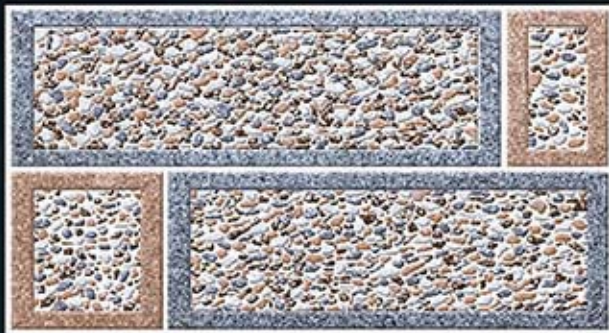

ELEVATION

नवरातना
NAVRATNA
CERAMIC

EL 691

300 X 450 mm

10 COLOUR PRINTING
TECHNOLOGY FROM SPAIN
DIGITAL WALL TILES

Glossy series