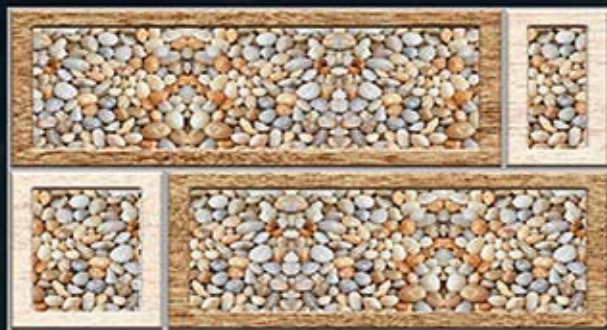

ELEVATION

नवरातना
NAVRATNA
CERAMIC

EL 683

300 X 450 mm

10 COLOUR PRINTING
TECHNOLOGY FROM SPAIN
DIGITAL WALL TILES

Glossy series