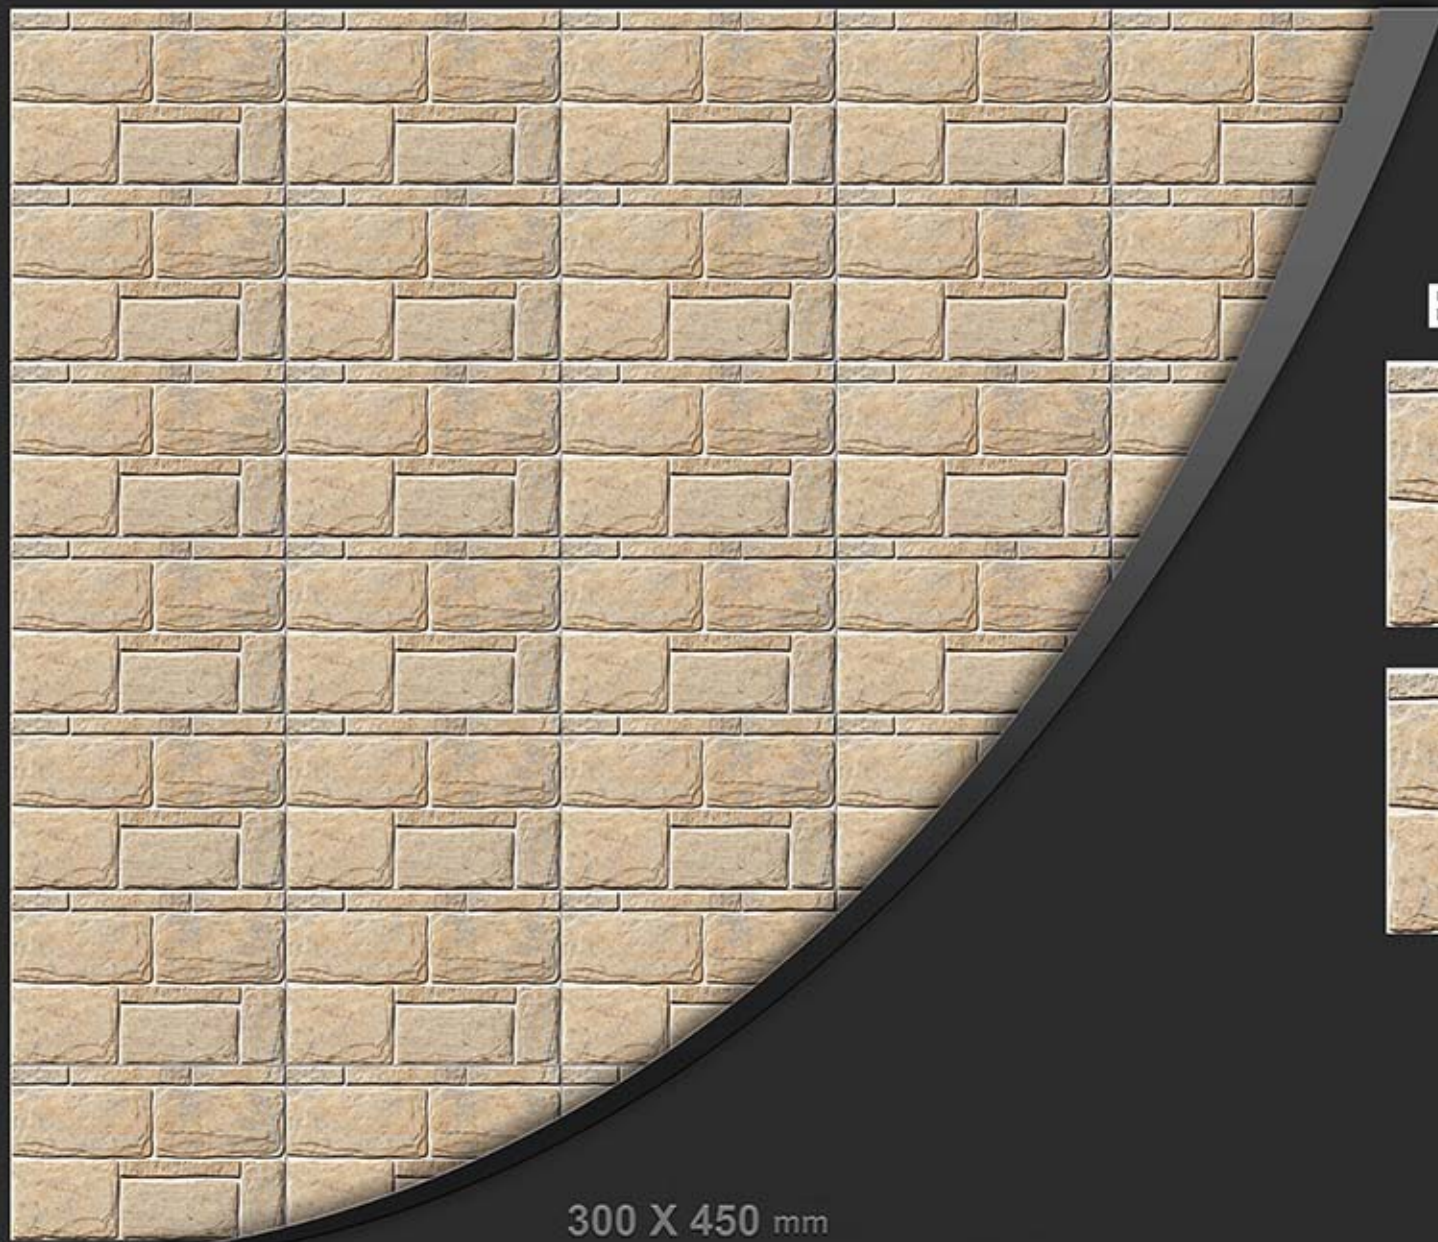

ELEVATION

नवरातना
NAVRATNA
CERAMIC

EL-712