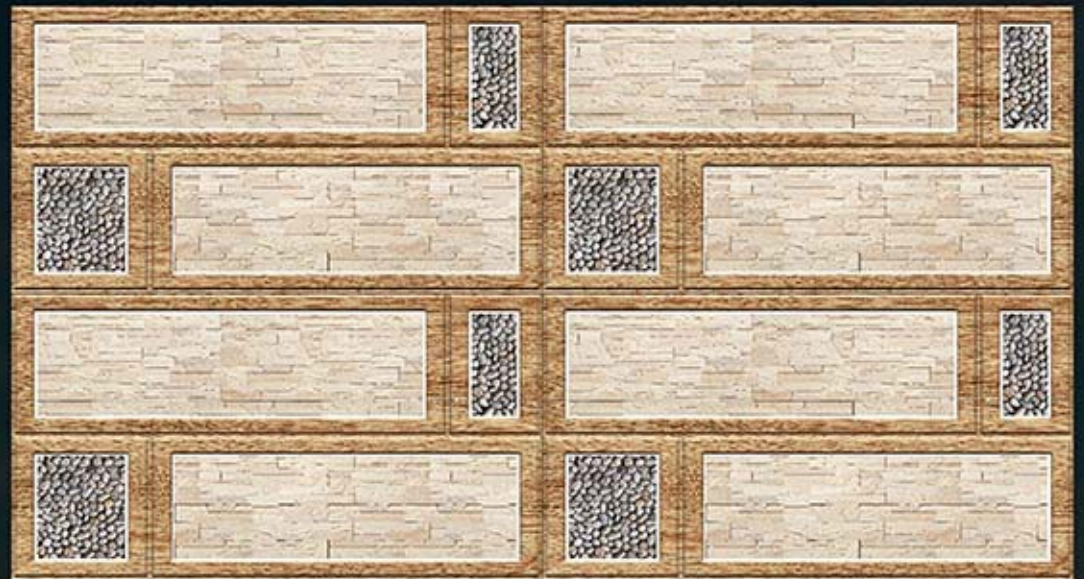

ELEVATION

नवरातना
NAVRATNA
CERAMIC

EL 680

300 X 450 mm

10 COLOUR PRINTING
TECHNOLOGY FROM SPAIN
DIGITAL WALL TILES

Glossy series